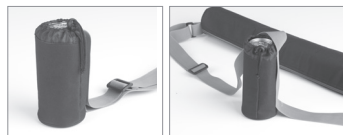

Use

Product Data

Article number: 02838
Model number: NC2288/CB-2 FC
Capacity: max. 5 x 0.5 l cans
ID of instructions: Z 02838 M DS V1 1218

Disposal

The packaging material is recyclable. Dispose of the packaging in an environmentally friendly manner and take it to a recycling centre. Dispose of the article in an environmentally friendly manner as well.

Kundenservice/Importeur | Customer Service/Importer:

DS Direct GmbH, Am Heisterbusch 1, 19258 Gallin, Deutschland (Germany) • ☎ +49 38851 314650 *)

*) 0 - 30 Ct. / Min in das dt. Festnetz. Kosten variieren je nach Anbieter. | Calls subject to a charge.

Alle Rechte vorbehalten. | All rights reserved.